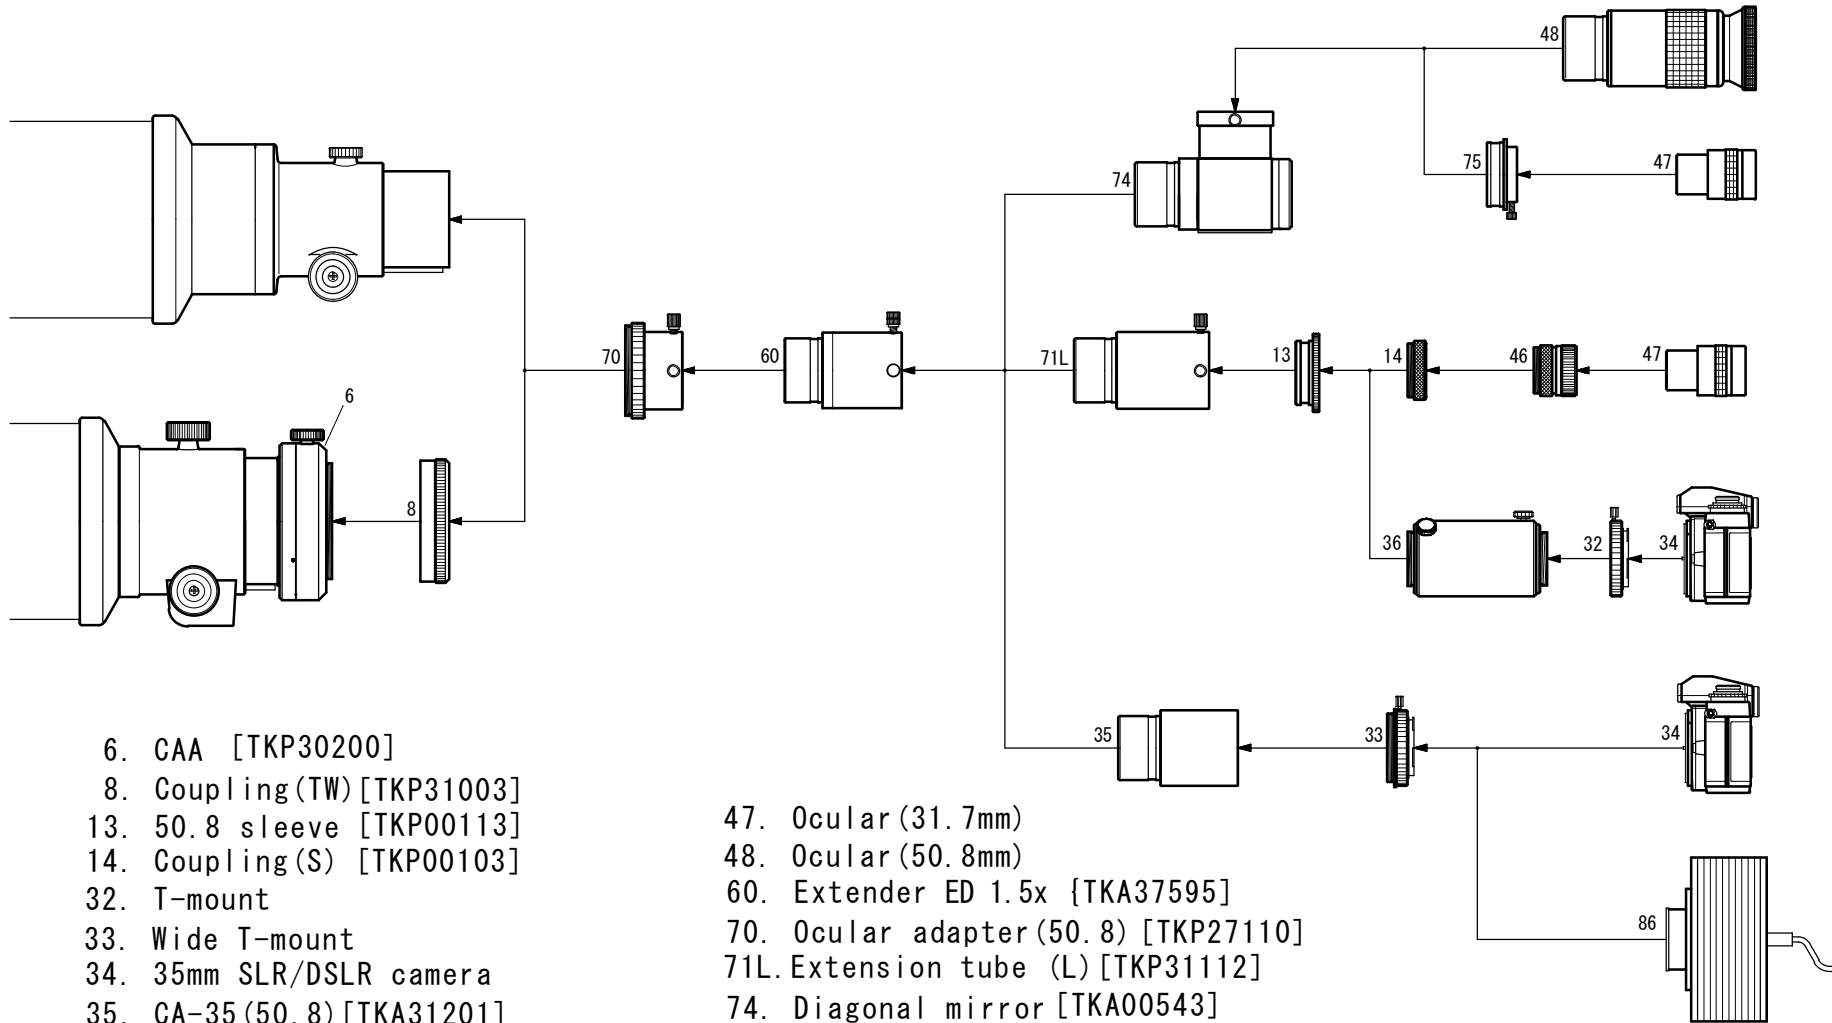

TOA-130-NS/NFB

Extender ED 1.5x System Chart

- 6. CAA [TKP30200]
- 8. Coupling (TW) [TKP31003]
- 13. 50.8 sleeve [TKP00113]
- 14. Coupling (S) [TKP00103]
- 32. T-mount
- 33. Wide T-mount
- 34. 35mm SLR/DSLR camera
- 35. CA-35 (50.8) [TKA31201]
- 36. TCA-4 [TKA00210]
- 46. Ocular adapter (31.7) [TKP00101]

- 47. Ocular (31.7mm)
- 48. Ocular (50.8mm)
- 60. Extender ED 1.5x [TKA37595]
- 70. Ocular adapter (50.8) [TKP27110]
- 71L. Extension tube (L) [TKP31112]
- 74. Diagonal mirror [TKA00543]
- 75. Adapter (DM) [TKA00111]
- 86. GCD camera